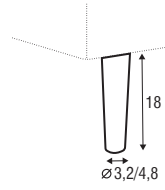

### extra dimensions

---

depth of seat

## legs

---

no. 141A  
wood  
recommended

no. 91  
wood

no. 152  
wood

no. 141B  
wood

no. 153  
wood

no. 145A  
metal chrome,  
painted black or grey  
and brushed steel\*