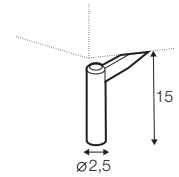

no. 145A
metal chrome,
painted black or grey
and brushed steel*

*please check a cost of brushed steel finish with a sale representative.

Sits reserves the right to change construction of products and components used due to improving durability of product and customer satisfaction without any further notice. Explicit +/- 3cm tolerance between comfort LUX & STANDARD & CLASSIC in heights.

date: 12.2020

sits.eu