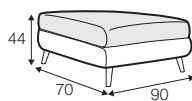

CLS classic

COVERS

FC fixed

LCV loose with velcro

SPECIAL

modular system

Drawings shown height with leg no. 141A H-14.

armchair

armchair wide

footstool 90x70

2 seater

3 seater

3XL seater (divided, two cushions)

3XL seater (divided, three cushions)

set 1 right / or left

2 seater left / or right + chaiselongue right / or left

set 2 right / or left

3 seater left / or right + chaiselongue wide right / or left

set 3 right / or left

2 seater left / or right + divan right / or left

set 4 right / or left

3 seater left / or right + divan right / or left