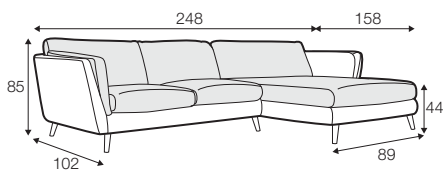

CLS classic

COVERS

FC fixed

LCV loose with velcro

SPECIAL

modular system

Drawings shown height with leg no. 141A H-14.

armchair

armchair wide

footstool 90x70

2 seater

3 seater

3XL seater (divided, two cushions)

3XL seater (divided, three cushions)

set 1 right / or left

2 seater left / or right + chaiselongue right / or left

set 2 right / or left

3 seater left / or right + chaiselongue wide right / or left

set 3 right / or left

2 seater left / or right + divan right / or left

set 4 right / or left

3 seater left / or right + divan right / or left

set 5 right / or left

3 seater left / or right + cozy corner right / or left

set 6

divan left + 2 seater without armrests + divan right

set 7 right / or left

chaiselongue left / or right + 2 seater without armrests + divan right / or left