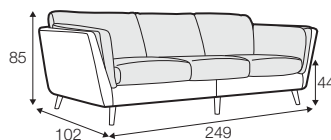

CLS classic

COVERS

FC fixed

LCV loose with velcro

SPECIAL

modular system

Drawings shown height with leg no. 141A H-14.

armchair

armchair wide

footstool 90x70

2 seater

3 seater

3XL seater (divided, two cushions)

3XL seater (divided, three cushions)

set 1 right / or left

2 seater left / or right + chaiselongue right / or left

set 2 right / or left

3 seater left / or right + chaiselongue wide right / or left

set 3 right / or left

2 seater left / or right + divan right / or left

set 4 right / or left

3 seater left / or right + divan right / or left

set 5 right / or left

3 seater left / or right + cozy corner right / or left

set 6

divan left + 2 seater without armrests + divan right

set 7 right / or left

chaiselongue left / or right + 2 seater without armrests + divan right / or left