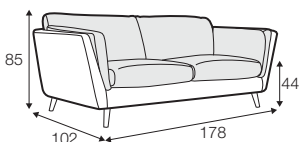

CLS classic

COVERS

FC fixed

LCV loose with velcro

SPECIAL

modular system

Drawings shown height with leg no. 141A H-14.

armchair

armchair wide

footstool 90x70

2 seater

3 seater

3XL seater (divided, two cushions)

3XL seater (divided, three cushions)

set 1 right / or left

2 seater left / or right + chaiselongue right / or left

set 2 right / or left

3 seater left / or right + chaiselongue wide right / or left

set 3 right / or left

2 seater left / or right + divan right / or left

set 4 right / or left

3 seater left / or right + divan right / or left