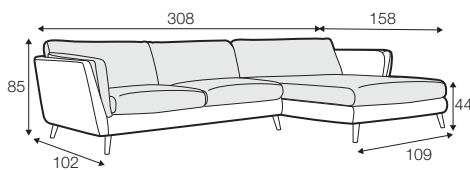

CLS classic

COVERS

FC fixed

LCV loose with velcro

SPECIAL

modular system

Drawings shown height with leg no. 141A H-14.

armchair

armchair wide

footstool 90x70

2 seater

3 seater

3XL seater (divided, two cushions)

3XL seater (divided, three cushions)

set 1 right / or left

2 seater left / or right + chaiselongue right / or left

set 2 right / or left

3 seater left / or right + chaiselongue wide right / or left

set 3 right / or left

2 seater left / or right + divan right / or left

set 4 right / or left

3 seater left / or right + divan right / or left

set 5 right / or left

3 seater left / or right + cozy corner right / or left

set 6

divan left + 2 seater without armrests + divan right

set 7 right / or left

chaiselongue left / or right + 2 seater without armrests + divan right / or left