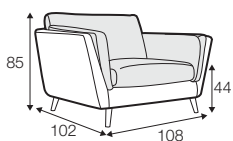

CLS classic

COVERS

FC fixed

LCV loose with velcro

SPECIAL

modular system

Drawings shown height with leg no. 141A H-14.

armchair

armchair wide

footstool 90x70

2 seater

3 seater

3XL seater (divided, two cushions)

3XL seater (divided, three cushions)

set 1 right / or left

2 seater left / or right + chaiselongue right / or left