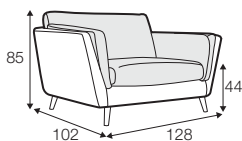

CLS classic

COVERS

FC fixed

LCV loose with velcro

SPECIAL

modular system

Drawings shown height with leg no. 141A H-14.

armchair

armchair wide

footstool 90x70

2 seater

3 seater

3XL seater (divided, two cushions)

3XL seater (divided, three cushions)

set 1 right / or left

2 seater left / or right + chaiselongue right / or left