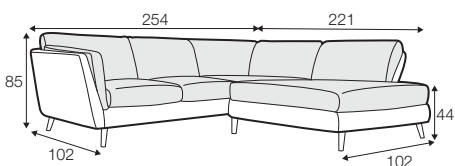

CLS classic

COVERS

FC fixed

LCV loose with velcro

SPECIAL

modular system

Drawings shown height with leg no. 141A H-14.

armchair

armchair wide

footstool 90x70

2 seater

3 seater

3XL seater (divided, two cushions)

3XL seater (divided, three cushions)

set 1 right / or left

2 seater left / or right + chaiselongue right / or left

set 2 right / or left

3 seater left / or right + chaiselongue wide right / or left

set 3 right / or left

2 seater left / or right + divan right / or left

set 4 right / or left

3 seater left / or right + divan right / or left

set 5 right / or left

3 seater left / or right + cozy corner right / or left

set 6

divan left + 2 seater without armrests + divan right

set 7 right / or left

chaiselongue left / or right + 2 seater without armrests + divan right / or left