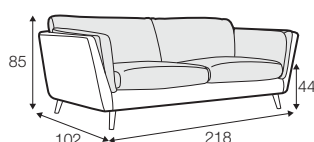

CLS classic

COVERS

FC fixed

LCV loose with velcro

SPECIAL

modular system

Drawings shown height with leg no. 141A H-14.

armchair

armchair wide

footstool 90x70

2 seater

3 seater

3XL seater (divided, two cushions)

3XL seater (divided, three cushions)

set 1 right / or left

2 seater left / or right + chaiselongue right / or left