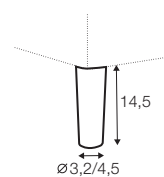

no. 153
wood