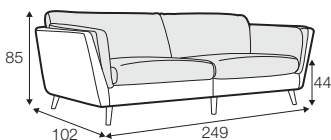

CLS classic

COVERS

FC fixed

LCV loose with velcro

SPECIAL

modular system

Drawings shown height with leg no. 141A H-14.

armchair

armchair wide

footstool 90x70

2 seater

3 seater

3XL seater (divided, two cushions)

3XL seater (divided, three cushions)

set 1 right / or left

2 seater left / or right + chaiselongue right / or left

set 2 right / or left

3 seater left / or right + chaiselongue wide right / or left

set 3 right / or left

2 seater left / or right + divan right / or left

set 4 right / or left

3 seater left / or right + divan right / or left

set 5 right / or left

3 seater left / or right + cozy corner right / or left

set 6

divan left + 2 seater without armrests + divan right

set 7 right / or left

chaiselongue left / or right + 2 seater without armrests + divan right / or left