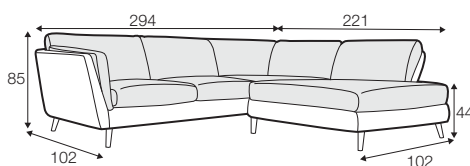

CLS classic

COVERS

FC fixed

LCV loose with velcro

SPECIAL

modular system

Drawings shown height with leg no. 141A H-14.

armchair

armchair wide

footstool 90x70

2 seater

3 seater

3XL seater (divided, two cushions)

3XL seater (divided, three cushions)

set 1 right / or left

2 seater left / or right + chaiselongue right / or left

set 2 right / or left

3 seater left / or right + chaiselongue wide right / or left

set 3 right / or left

2 seater left / or right + divan right / or left

set 4 right / or left

3 seater left / or right + divan right / or left

set 5 right / or left

3 seater left / or right + cozy corner right / or left

set 6

divan left + 2 seater without armrests + divan right

set 7 right / or left

chaiselongue left / or right + 2 seater without armrests + divan right / or left