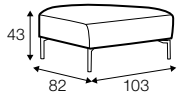

FC fixed

footstool 103x82

2 seater

3 seater

set 1 right / or left

3 seater left / or right + chaiselongue right / or left

set 2 right / or left

2 seater left / or right + chaiselongue right / or left

set 3 right / or left

3 seater left / or right + divan right / or left

modular system

elements of the modular system

2 seater left / or right

3 seater left / or right

3 seater without armrests

chaiselongue right / or left

divan right / or left

extra dimensions

depth of seat

legs

no. 145A
metal painted
black or grey