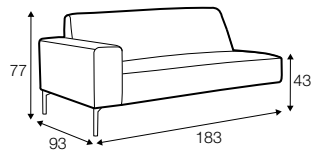

FC fixed

footstool 103x82

2 seater

3 seater

set 1 right / or left

3 seater left / or right + chaiselongue right / or left

set 2 right / or left

2 seater left / or right + chaiselongue right / or left

set 3 right / or left

3 seater left / or right + divan right / or left

modular system

elements of the modular system

2 seater left / or right

3 seater left / or right

3 seater without armrests

chaiselongue right / or left

divan right / or left

extra dimensions

depth of seat

legs

no. 145A
metal painted
black or grey