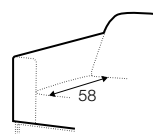

FC fixed

footstool 103x82

2 seater

3 seater

set 1 right / or left

3 seater left / or right + chaiselongue right / or left

set 2 right / or left

2 seater left / or right + chaiselongue right / or left

set 3 right / or left

3 seater left / or right + divan right / or left

modular system

elements of the modular system

2 seater left / or right

3 seater left / or right

3 seater without armrests

chaiselongue right / or left

divan right / or left

extra dimensions

depth of seat

legs

no. 145A
metal painted
black or grey