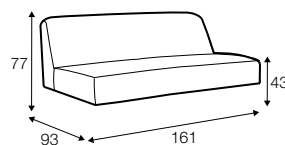

FC fixed

footstool 103x82

2 seater

3 seater

set 1 right / or left

3 seater left / or right + chaiselongue right / or left

set 2 right / or left

2 seater left / or right + chaiselongue right / or left

set 3 right / or left

3 seater left / or right + divan right / or left

modular system

elements of the modular system

2 seater left / or right

3 seater left / or right

3 seater without armrests

chaiselongue right / or left

divan right / or left

extra dimensions

depth of seat

legs

no. 145A
metal painted
black or grey