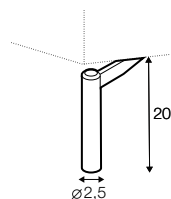

set 3 right / or left

3 seater left / or right + divan right / or left

modular system

elements of the modular system

2 seater left / or right

3 seater left / or right

3 seater without armrests

chaiselongue right / or left

divan right / or left

extra dimensions

depth of seat

legs

no. 145A
metal painted
black or grey