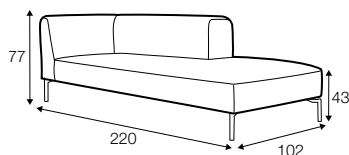

FC fixed

footstool 103x82

2 seater

3 seater

set 1 right / or left

3 seater left / or right + chaiselongue right / or left

set 2 right / or left

2 seater left / or right + chaiselongue right / or left

set 3 right / or left

3 seater left / or right + divan right / or left

modular system

elements of the modular system

2 seater left / or right

3 seater left / or right

3 seater without armrests

chaiselongue right / or left

divan right / or left

extra dimensions

depth of seat

legs

no. 145A
metal painted
black or grey