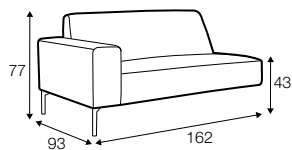

FC fixed

footstool 103x82

2 seater

3 seater

set 1 right / or left

3 seater left / or right + chaiselongue right / or left

set 2 right / or left

2 seater left / or right + chaiselongue right / or left

set 3 right / or left

3 seater left / or right + divan right / or left

modular system

elements of the modular system

2 seater left / or right

3 seater left / or right

3 seater without armrests

chaiselongue right / or left

divan right / or left

extra dimensions

depth of seat

legs

no. 145A
metal painted
black or grey