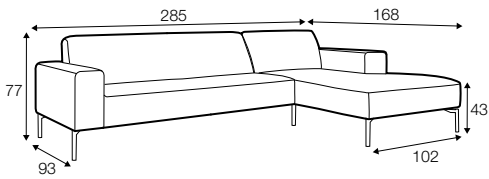

FC fixed

footstool 103x82

2 seater

3 seater

set 1 right / or left

3 seater left / or right + chaiselongue right / or left

set 2 right / or left

2 seater left / or right + chaiselongue right / or left

set 3 right / or left

3 seater left / or right + divan right / or left

modular system

elements of the modular system

2 seater left / or right

3 seater left / or right

3 seater without armrests

chaiselongue right / or left

divan right / or left

extra dimensions

depth of seat

legs

no. 145A
metal painted
black or grey