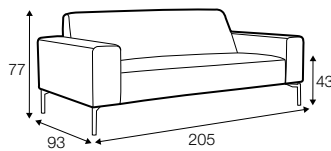

Paul

UPHOLSTERY

COMFOTS

COVERS

fabric

STD standard

FC fixed

3 seater

3 seater left / or right + chaiselongue right / or left

2 seater left / or right + chaiselongue right / or left

3 seater left / or right + divan right / or left

modular system