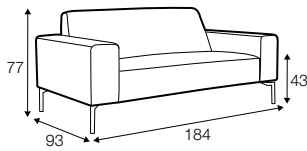

FC fixed

footstool 103x82

2 seater

3 seater

set 1 right / or left

3 seater left / or right + chaiselongue right / or left

set 2 right / or left

2 seater left / or right + chaiselongue right / or left

divan right / or left

extra dimensions

depth of seat

legs

no. 145A
metal painted
black or grey