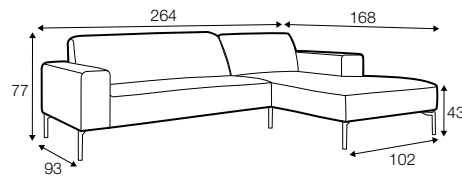

FC fixed

footstool 103x82

2 seater

3 seater

set 1 right / or left

3 seater left / or right + chaiselongue right / or left

set 2 right / or left

2 seater left / or right + chaiselongue right / or left

set 3 right / or left

3 seater left / or right + divan right / or left

modular system

elements of the modular system

2 seater left / or right

3 seater left / or right

3 seater without armrests

chaiselongue right / or left

divan right / or left

extra dimensions

depth of seat

legs

no. 145A
metal painted
black or grey