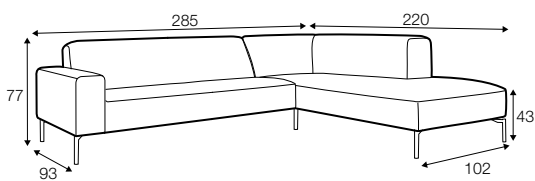

FC fixed

footstool 103x82

2 seater

3 seater

set 1 right / or left

3 seater left / or right + chaiselongue right / or left

set 2 right / or left

2 seater left / or right + chaiselongue right / or left

set 3 right / or left

3 seater left / or right + divan right / or left

modular system

elements of the modular system

2 seater left / or right

3 seater left / or right

3 seater without armrests

chaiselongue right / or left

divan right / or left

extra dimensions

depth of seat

legs

no. 145A
metal painted
black or grey