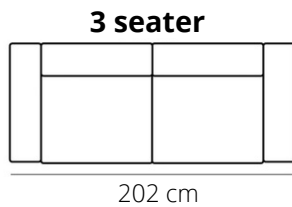

BROOKS

ELEMENTS

HEIGHT: 73 cm
DEPTH: 90 cm
SEAT DEPTH: 60 cm
SEAT HEIGHT: 43 cm
ARM HEIGHT: 66 cm

STITCHING

flat seam

LEGS

J-185

PRODUCT INFO