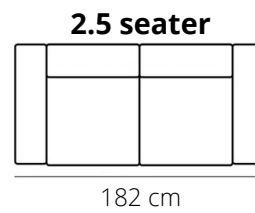

BROOKS

ELEMENTS

HEIGHT: 73 cm
DEPTH: 90 cm
SEAT DEPTH: 60 cm
SEAT HEIGHT: 43 cm
ARM HEIGHT: 66 cm

STITCHING

flat seam

LEGS

J-185

PRODUCT INFO