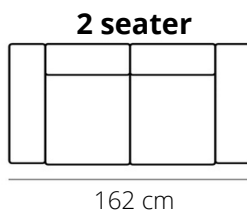

BROOKS

ELEMENTS

HEIGHT: 73 cm
DEPTH: 90 cm
SEAT DEPTH: 60 cm
SEAT HEIGHT: 43 cm
ARM HEIGHT: 66 cm

STITCHING

flat seam

LEGS

J-185

PRODUCT INFO