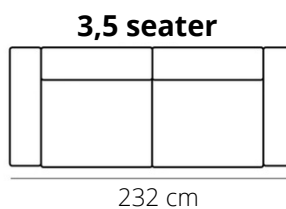

BROOKS

ELEMENTS

HEIGHT: 73 cm
DEPTH: 90 cm
SEAT DEPTH: 60 cm
SEAT HEIGHT: 43 cm
ARM HEIGHT: 66 cm

STITCHING

flat seam

LEGS

J-185

PRODUCT INFO